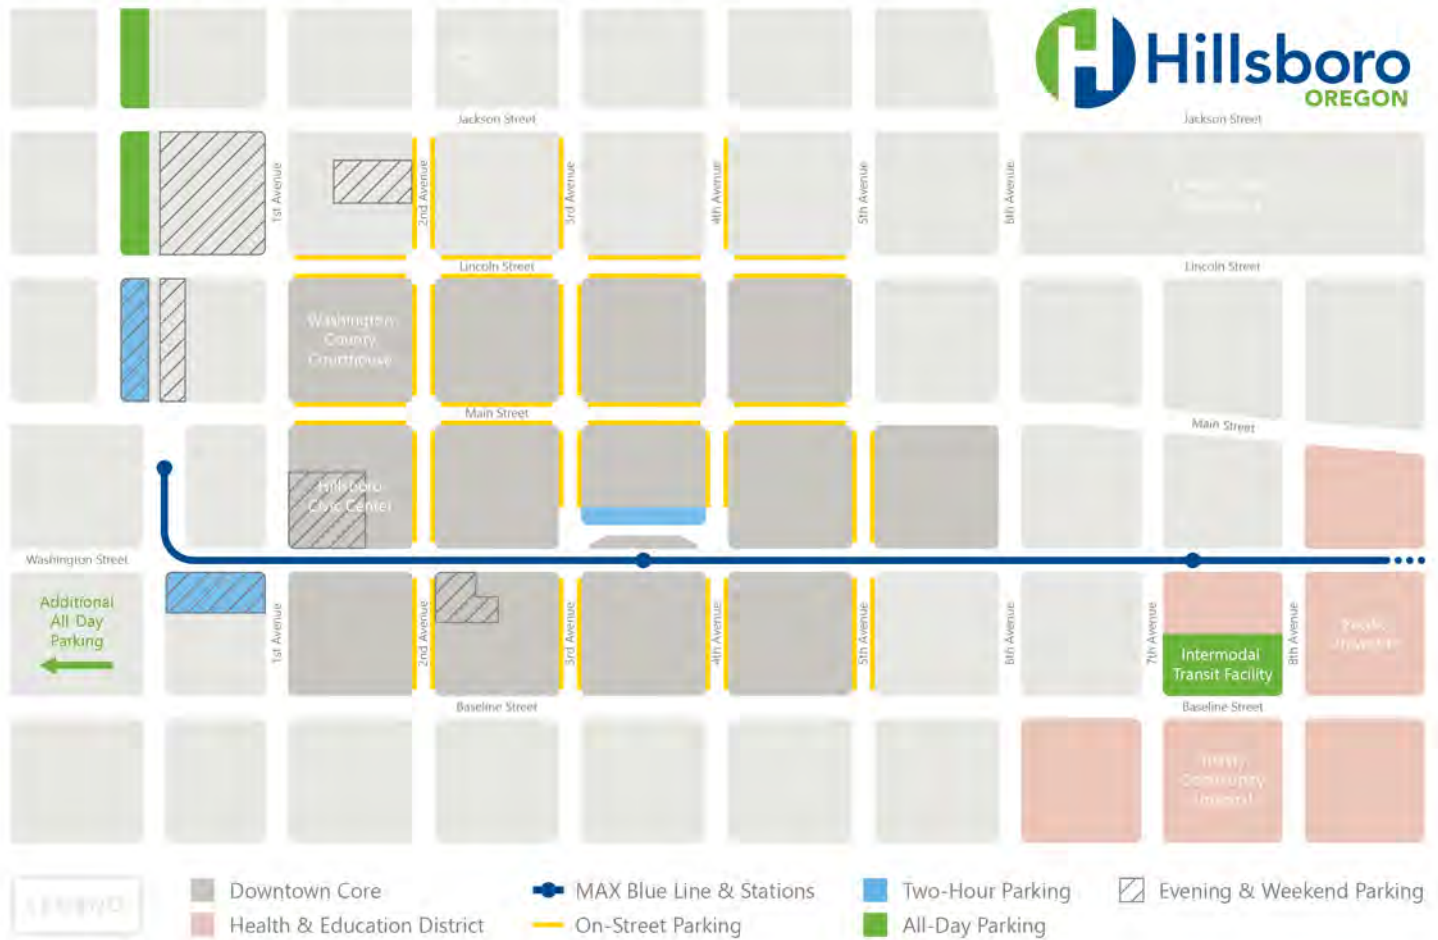

# Downtown Hillsboro Parking Map

[hillsborodowntown.com](http://hillsborodowntown.com)

Additional after-hours and weekend parking is available at the following bank locations:

**US Bank** — 210 E Main Street

**Columbia Bank** — 310 SE Washington Street

[hillsboro-oregon.gov/downtownparking](http://hillsboro-oregon.gov/downtownparking)